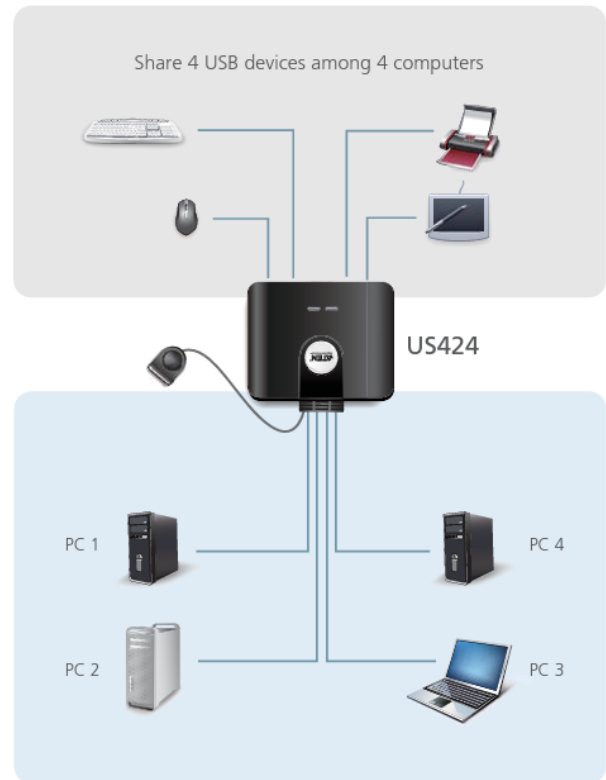

4 x 4 USB 2.0 Peripheral Sharing Switch

US424

- The US224/US424 is a 2/4-port USB peripheral sharing device that enables 2/4 computers to share the use of 4 USB devices – a keyboard, mouse and up to two peripheral devices. It eliminates the added expense of having a separate USB keyboard, mouse and peripheral device(s) for each computer. The US224/424 all-in-one design allows for a neat and tidy installation – no need to connect 2/4 separate USB cables to the computer, thus eliminating cable clutter.

For extra convenience, it features an external remote port selector that can simplify desktop layout, and select which computer needs to use the USB devices. US224/US424 is the ideal way to share USB peripherals in a multimedia office environment.

Features

- 4 built in USB ports – all-in-one design allows for a neat and tidy installation that reduces cable clutter
- Enables 2 / 4 computers to share 4 USB devices – a USB keyboard, mouse and up to two peripheral devices
- **Simple port selection via remote port selector for convenient switch placement**
- USB 2.0 compliant
- Multiplatform support – Windows, Linux, Mac and Sun
- LED indicators display port focus
- Overcurrent protection
- Non-powered (supports optional USB power adapter)
- Hot pluggable